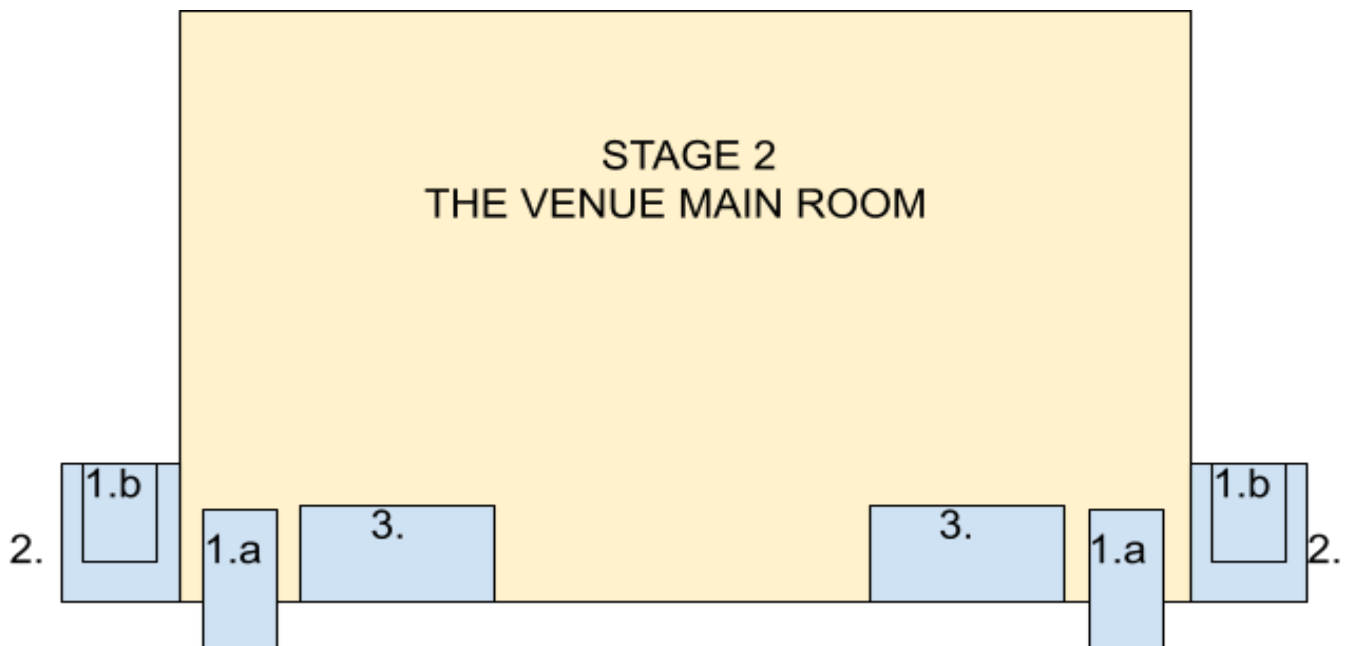

The Venue Main Room

PA Specification

1. (a) EV DML 1152 DeltaMax - 8 Ohm / 50 Hz - 20000 Hz 475W RMS
1. (b) EV DML 1152 DeltaMax - 8 Ohm / 50 Hz - 20000 Hz 475W RMS
2. Fane Colossus Double Sub - 8 Ohm / 35 Hz - 2500 Hz 2000W RMS
3. JBL MRX500 Double Sub - 8 Ohm / 33 Hz - 600 Hz 2500W RMS

- Tops No. 1.(a) are fixed/mounted on the ceiling and facing the audience.
- Tops No. 1.(b) are set on the poles together with subs No. 2.
- Subs No. 2. are set on each side of the staging.
- Subs No. 3. are built into the stage.