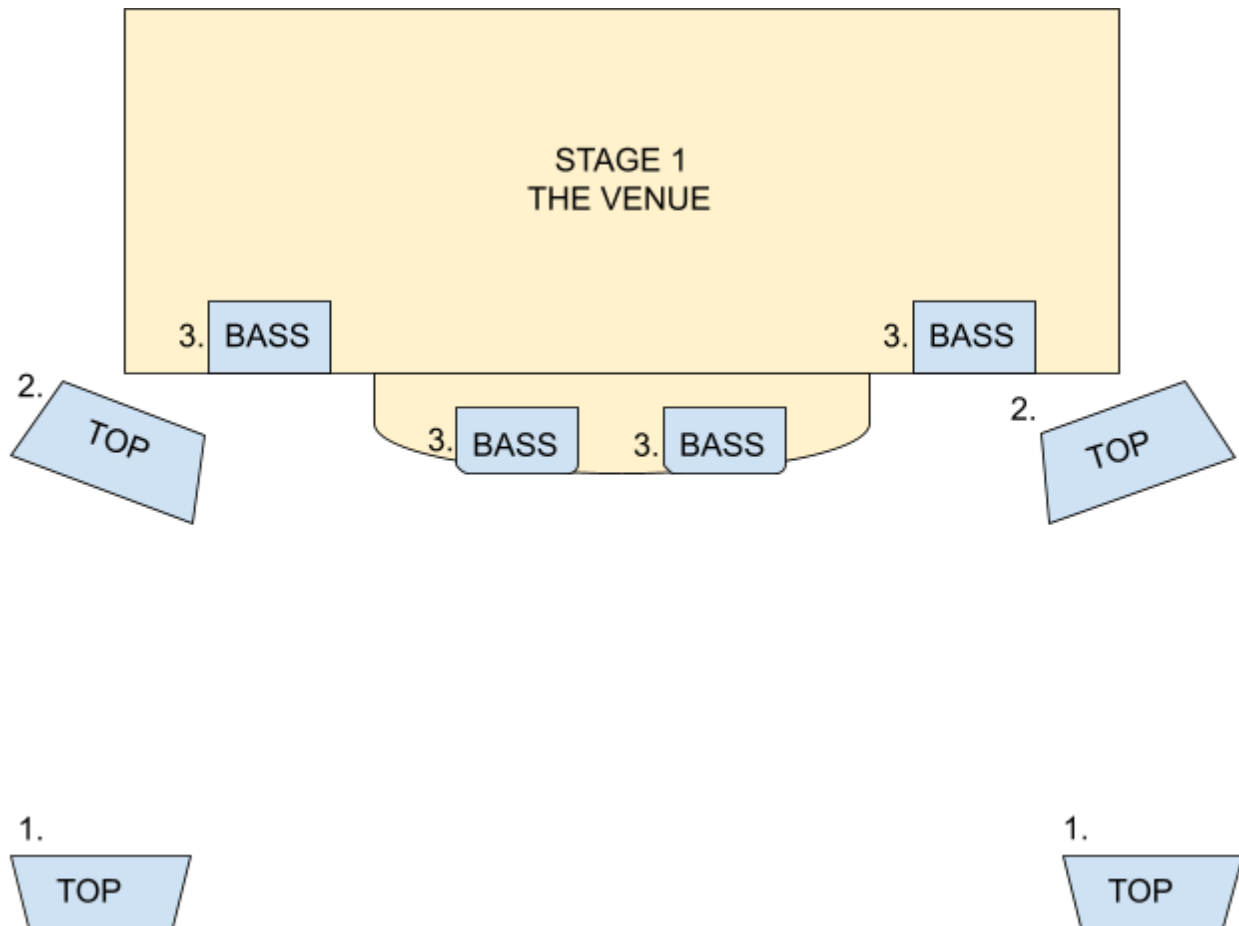

The Venue Athlone

PA Specification

1. SEEBURG (acoustic line) - 8 Ohm / 60 Hz - 20000 Hz 300W RMS
2. SEEBURG (acoustic line) - 8 Ohm / 50 Hz - 18000 Hz 600W RMS
3. SEEBURG gSub - 8 Ohm / 35 Hz - 220 Hz 1000W RMS

- ***Tops are fixed/mounted on the ceiling.***
- ***Bass/sub speakers are built into the stage***